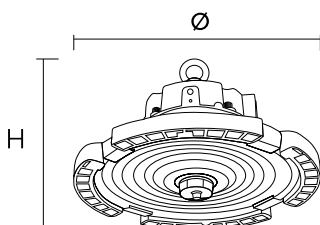

luminaversa

Wattage and CCT Switchable High Bay, adjustable beam angles

- A versatile product to meet all customer needs, 27 options in one High Bay
- Sensor controls (optional) - Zhaga enabled PIR & Microwave
- Selectable Narrow (60°), Medium (90°) or Wide Beam angle (120°)
- Smart Controls enabled with Zhaga 18 socket
- Wattage switchable 60W/80W/100W, 90W/120W/150W, 120W/160W/200W
- Switchable CCT 3000K/4000K/5000K
- High efficiency output up to 160 Lm/W
- Ceiling bracket mounting option (Non-EM version only)
- 1-10V dimmable as standard

Zhaga 18 socket

CCT/Wattage Switch

Beam Angle Selection

Technical Specification	
Construction	Die Cast Aluminium body, Polycarbonate lens
Driver	Sosen
LED Chip	SMD 2835
Input Voltage	220-240VAC, 50 / 60Hz
Power Factor	>0.9
Operating Temp	-20°C to +35°C
Standard	CE & UKCA

Optional infra-red remote control available for microwave & PIR sensor versions.

Quick and easy adjustment for multiple fittings; dimming level, presence detection, light levels & automatic on-off time. Average 15m range.